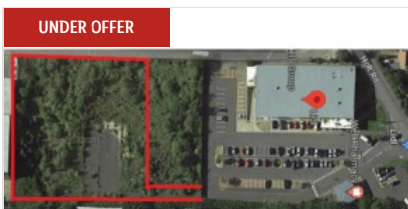

TO BUY
FAKENHAM

Location NR21 8JG Fakenham

Site Area 6224,00 Sq Metre