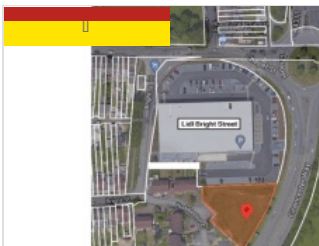

TO BUY
SWINDON

Location SN2 8DA Swindon

Site Area 1809,00 Sq Metre